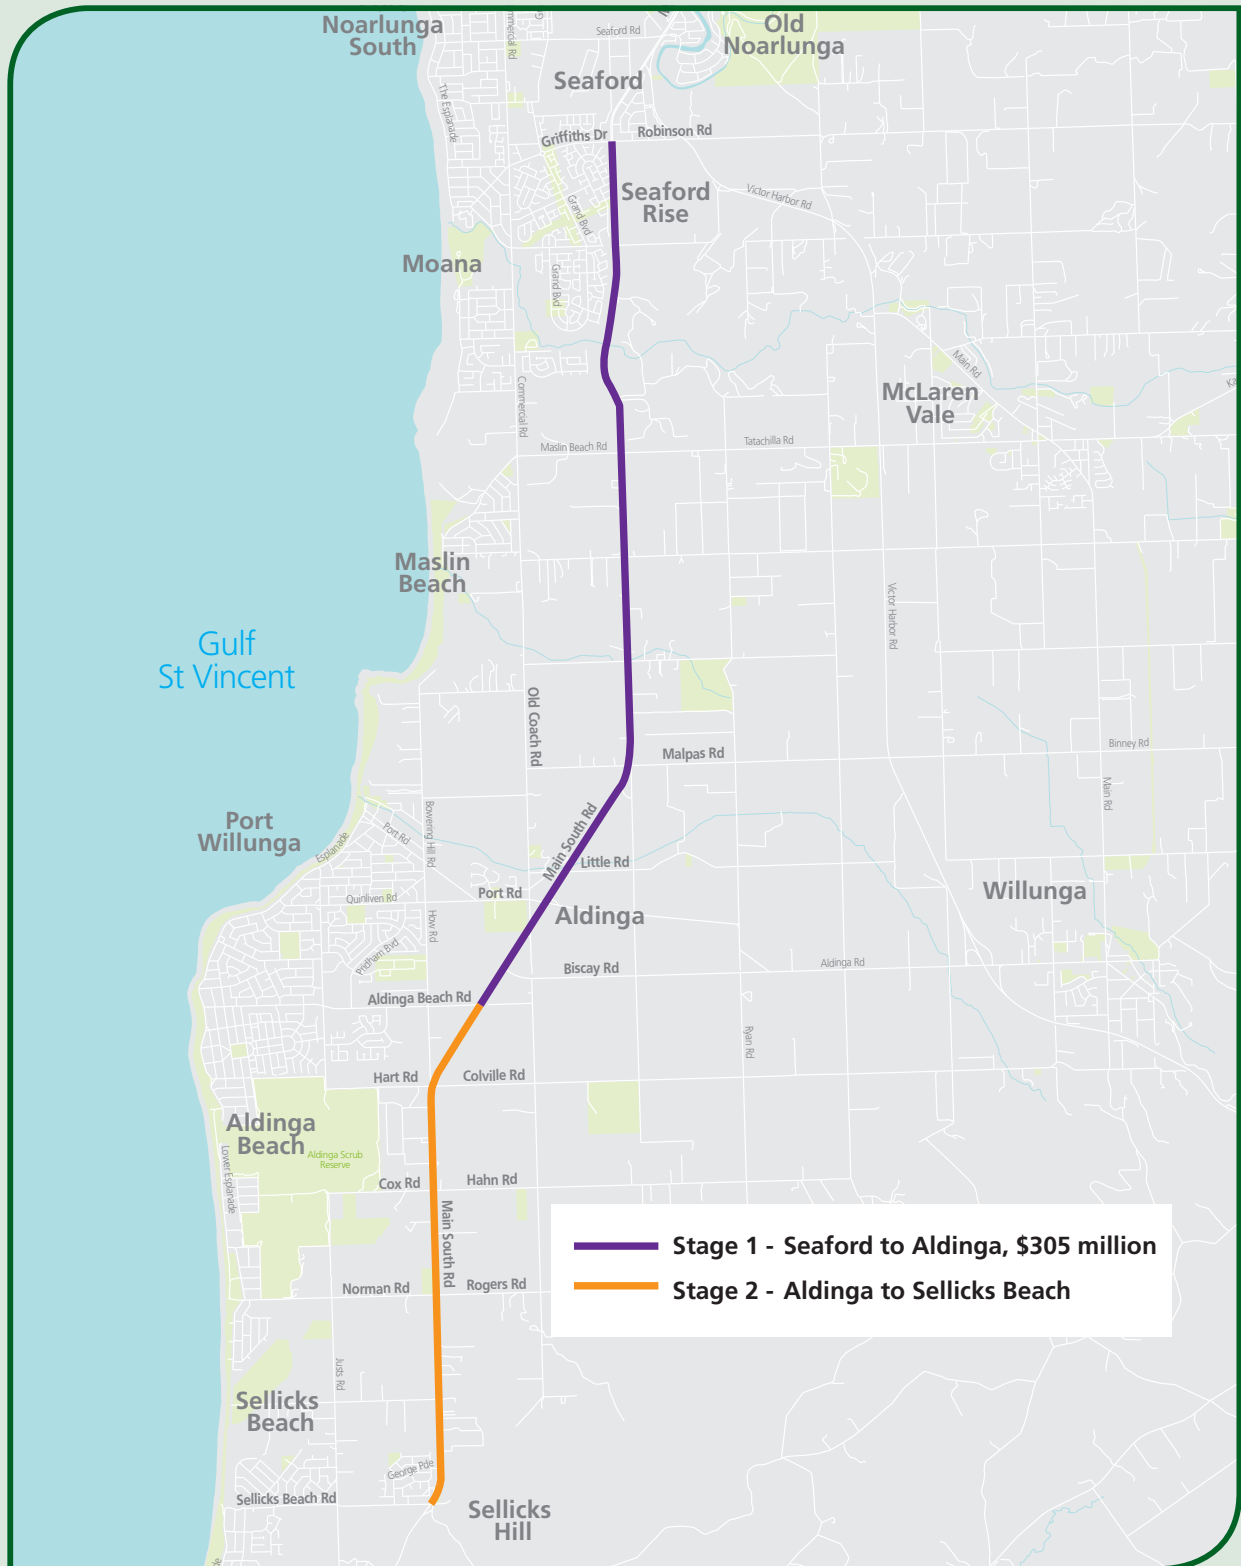

Main South Road Duplication

all enquiries: 1300 794 880
email: dpti.communityrelations@sa.gov.au
visit: www.infrastructure.sa.gov.au

Government of South Australia
Department of Planning,
Transport and Infrastructure