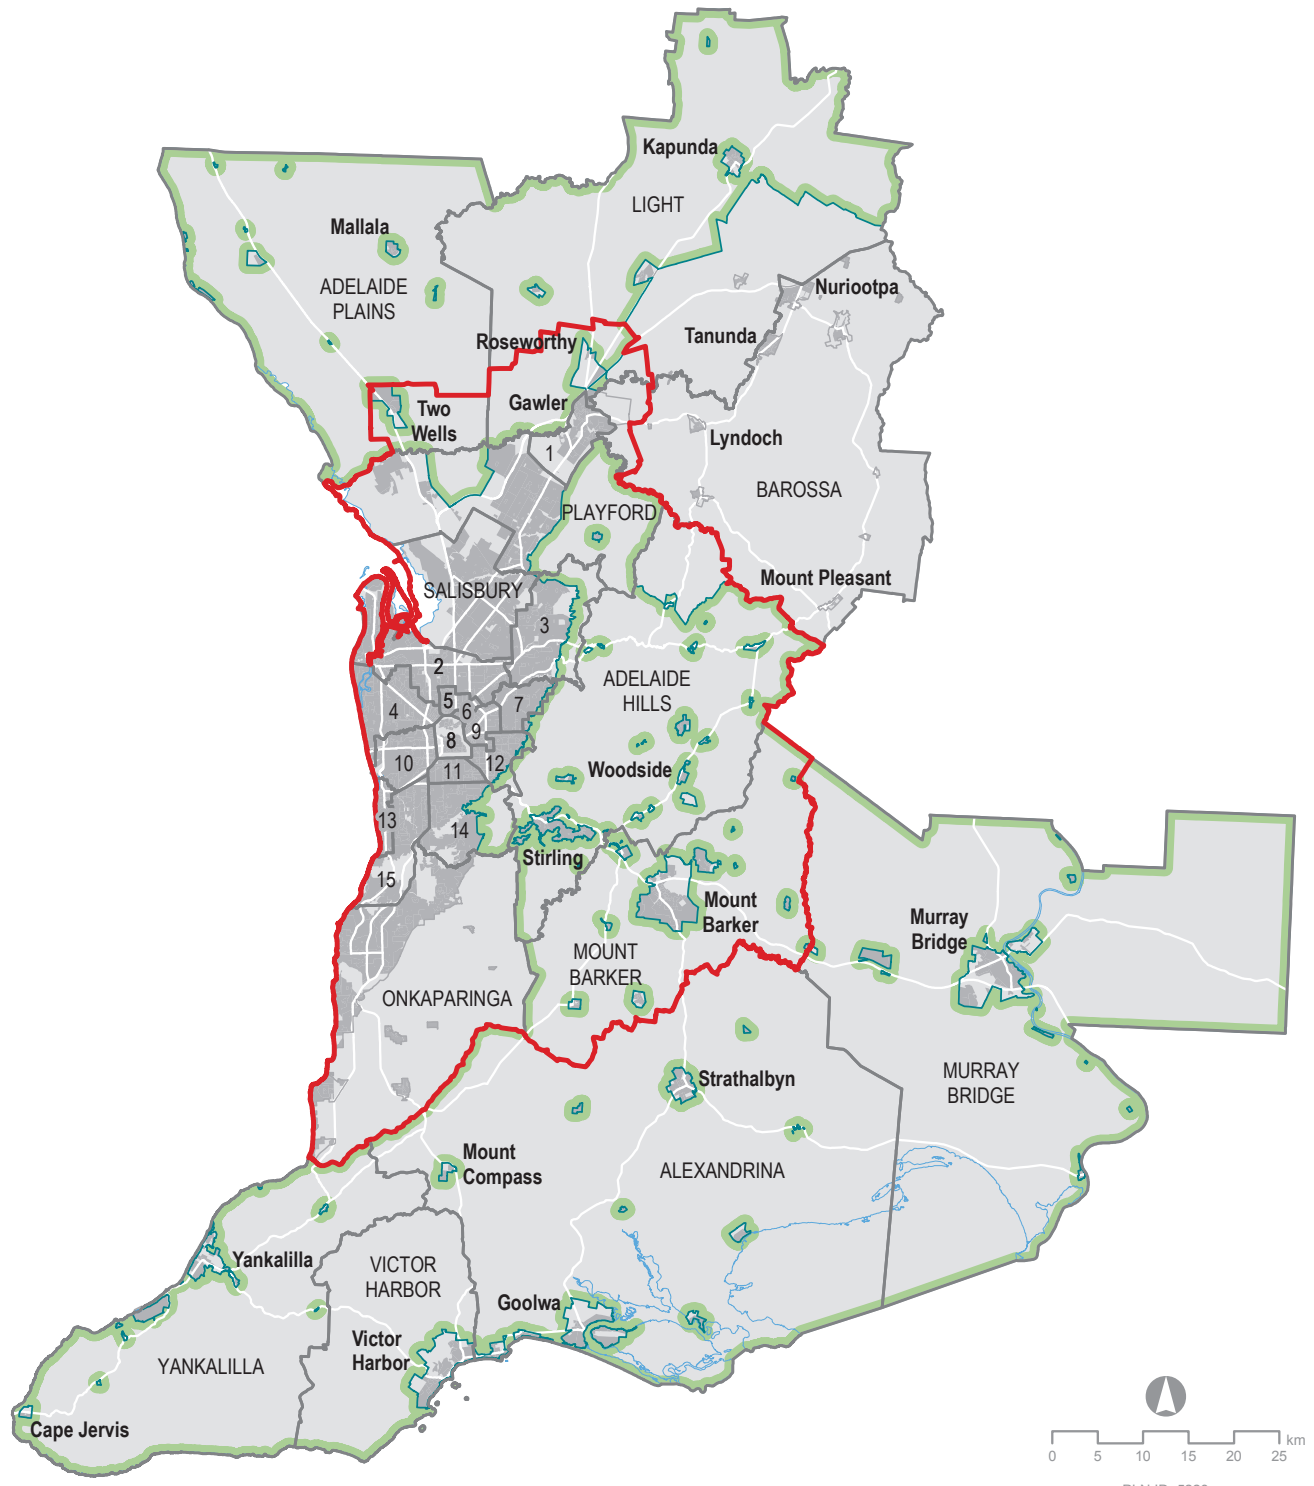

Map 1 — Greater Adelaide Region

PLN ID: 5223

- Greater Adelaide Planning Region
 - Greater Adelaide Capital City Statistical Area - ABS (Metropolitan Adelaide)
 - Environment and Food Production Areas
 - Local government boundary
- | | |
|---|--|
| <ul style="list-style-type: none"> 1 Gawler 2 Port Adelaide Enfield 3 Tea Tree Gully 4 Charles Sturt 5 Prospect 6 Walkerville 7 Campbelltown 8 Adelaide | <ul style="list-style-type: none"> 9 Norwood Payneham and St Peters 10 West Torrens 11 Unley 12 Burnside 13 Holdfast Bay 14 Mitcham 15 Marion |
|---|--|