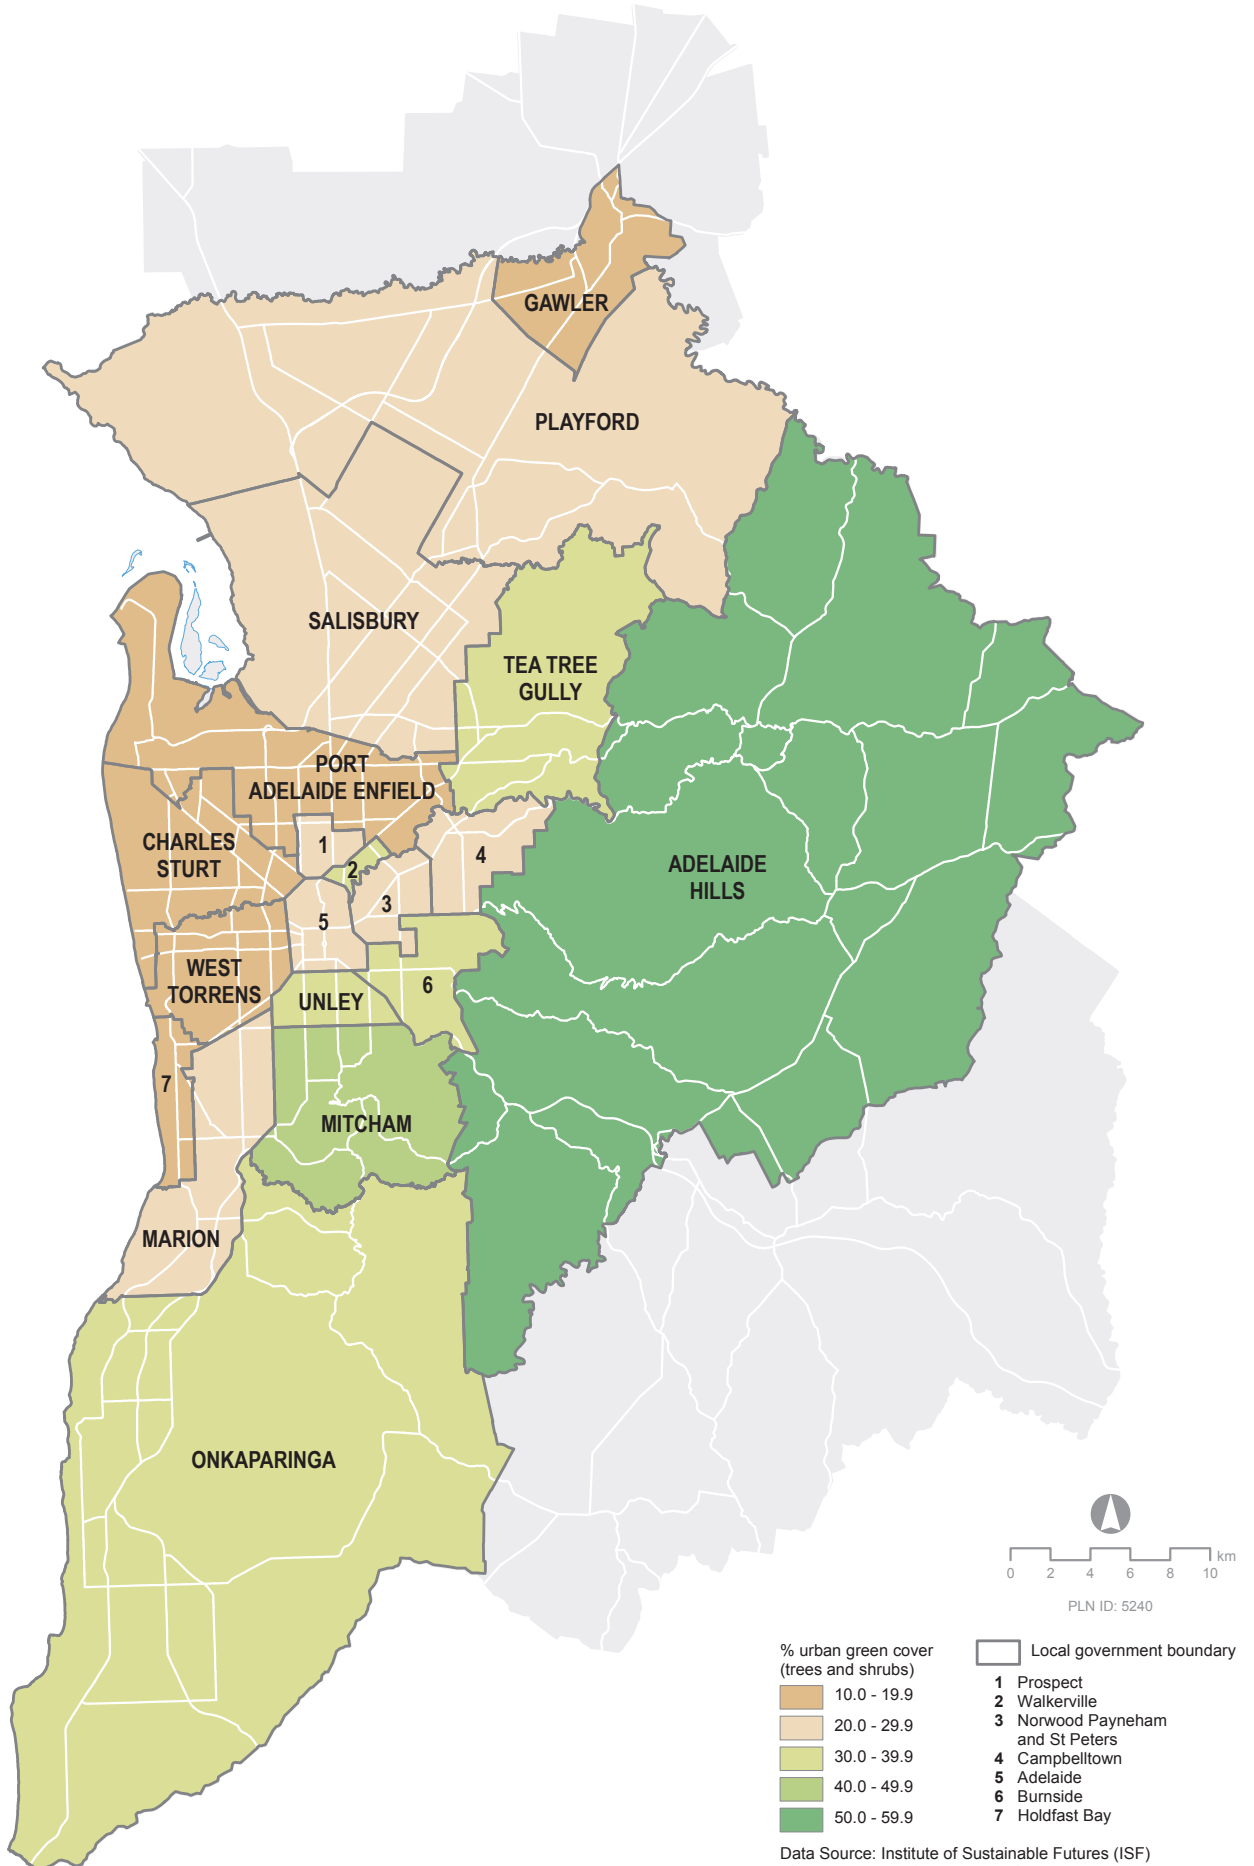

Map 19 — Existing urban green cover across metropolitan Adelaide (indicative)

Data Source: Institute of Sustainable Futures (ISF) of the University of Technology, Sydney, 2014