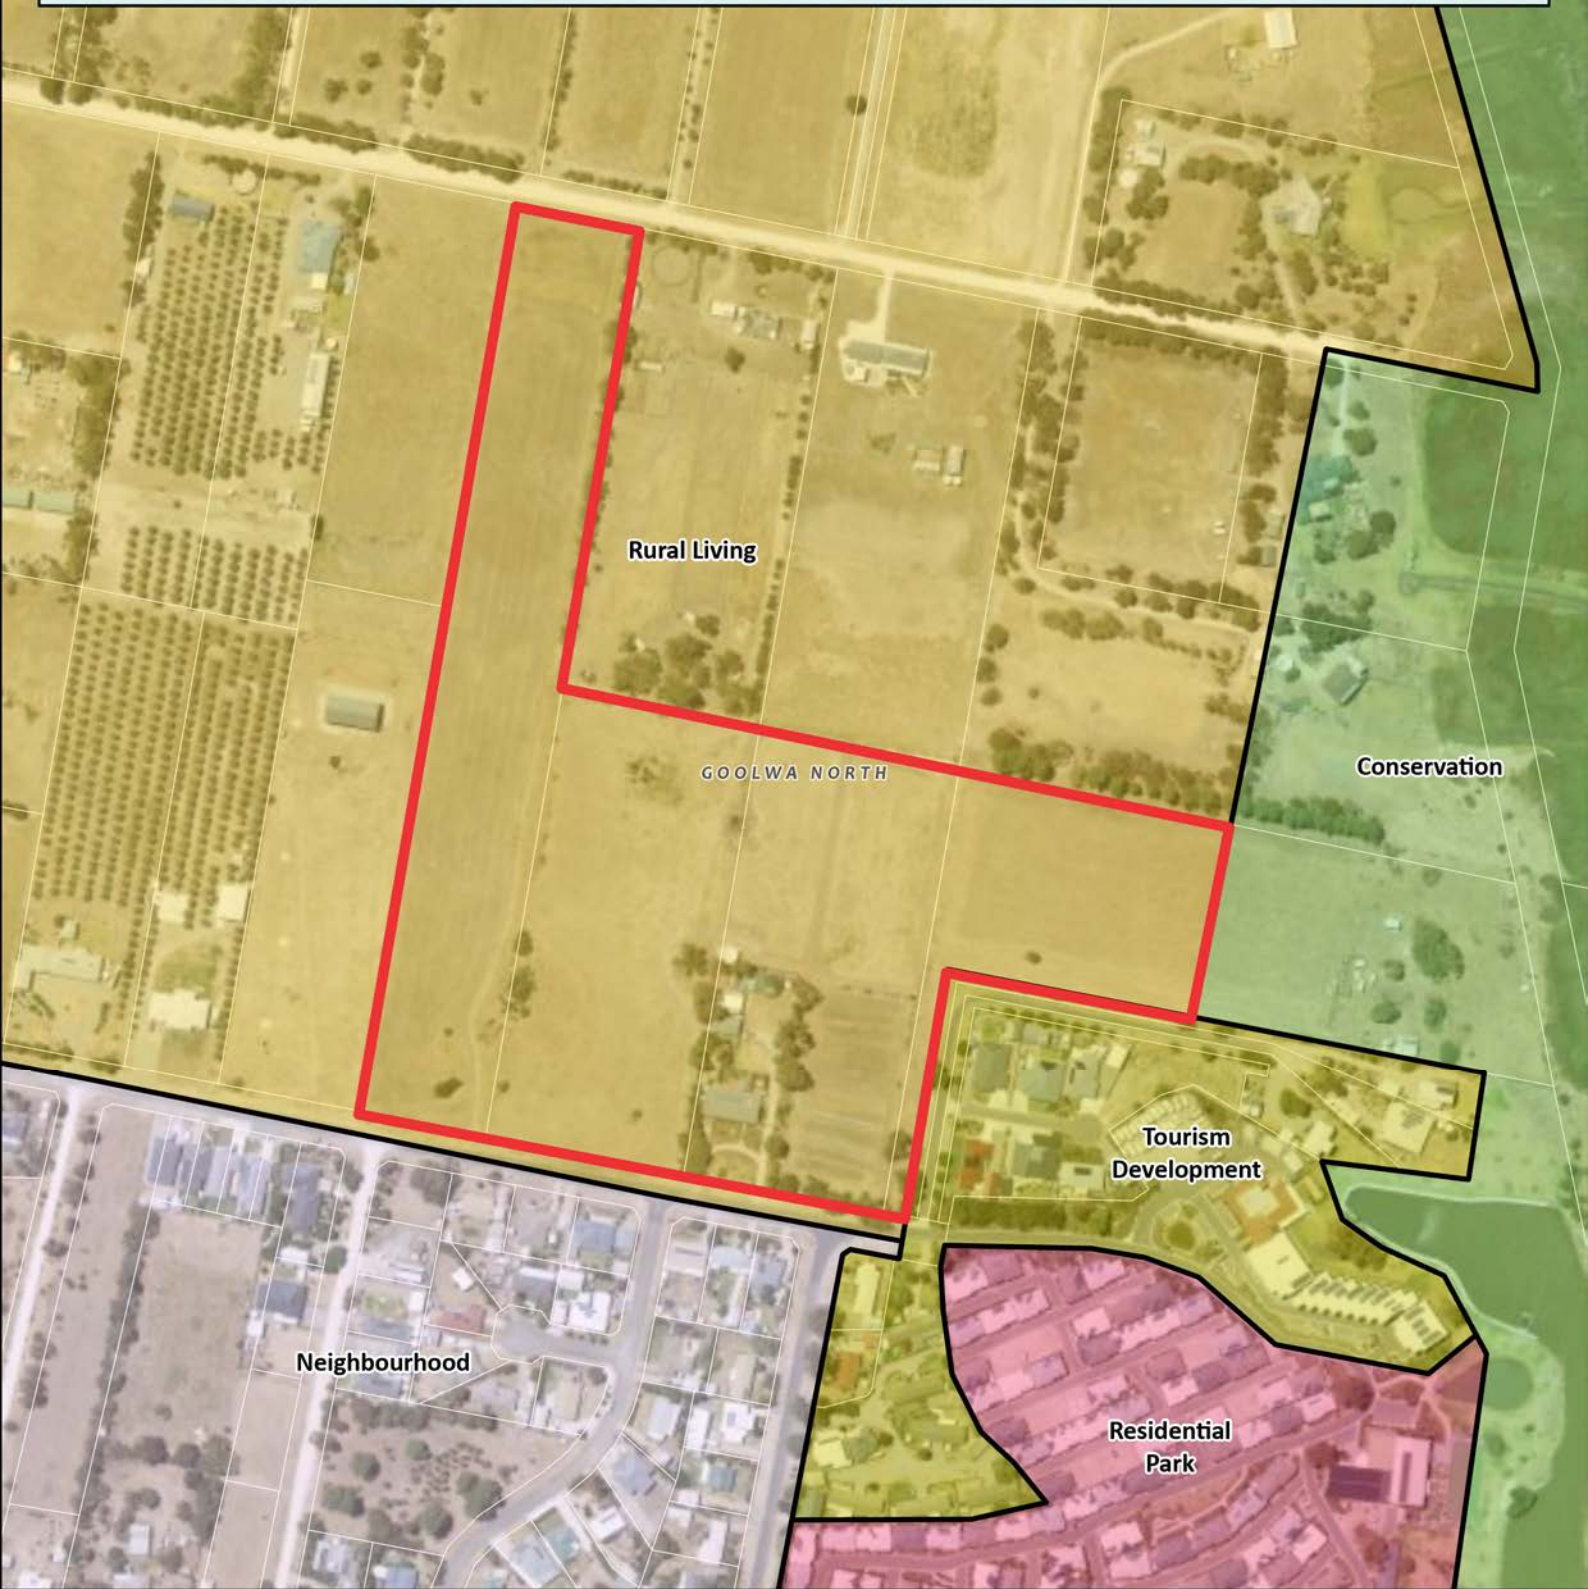

# Lakeside Goolwa

Designated Entity: Goolwa Tourist Resort Pty Ltd

**LGA:** Alexandrina Council  
**Affected Area (ha):** 7.7  
**Current Zone:** Rural Living  
**Proposed Zone:** Residential Park

-  Affected Area
-  Code Zones
-  Parcel Boundaries