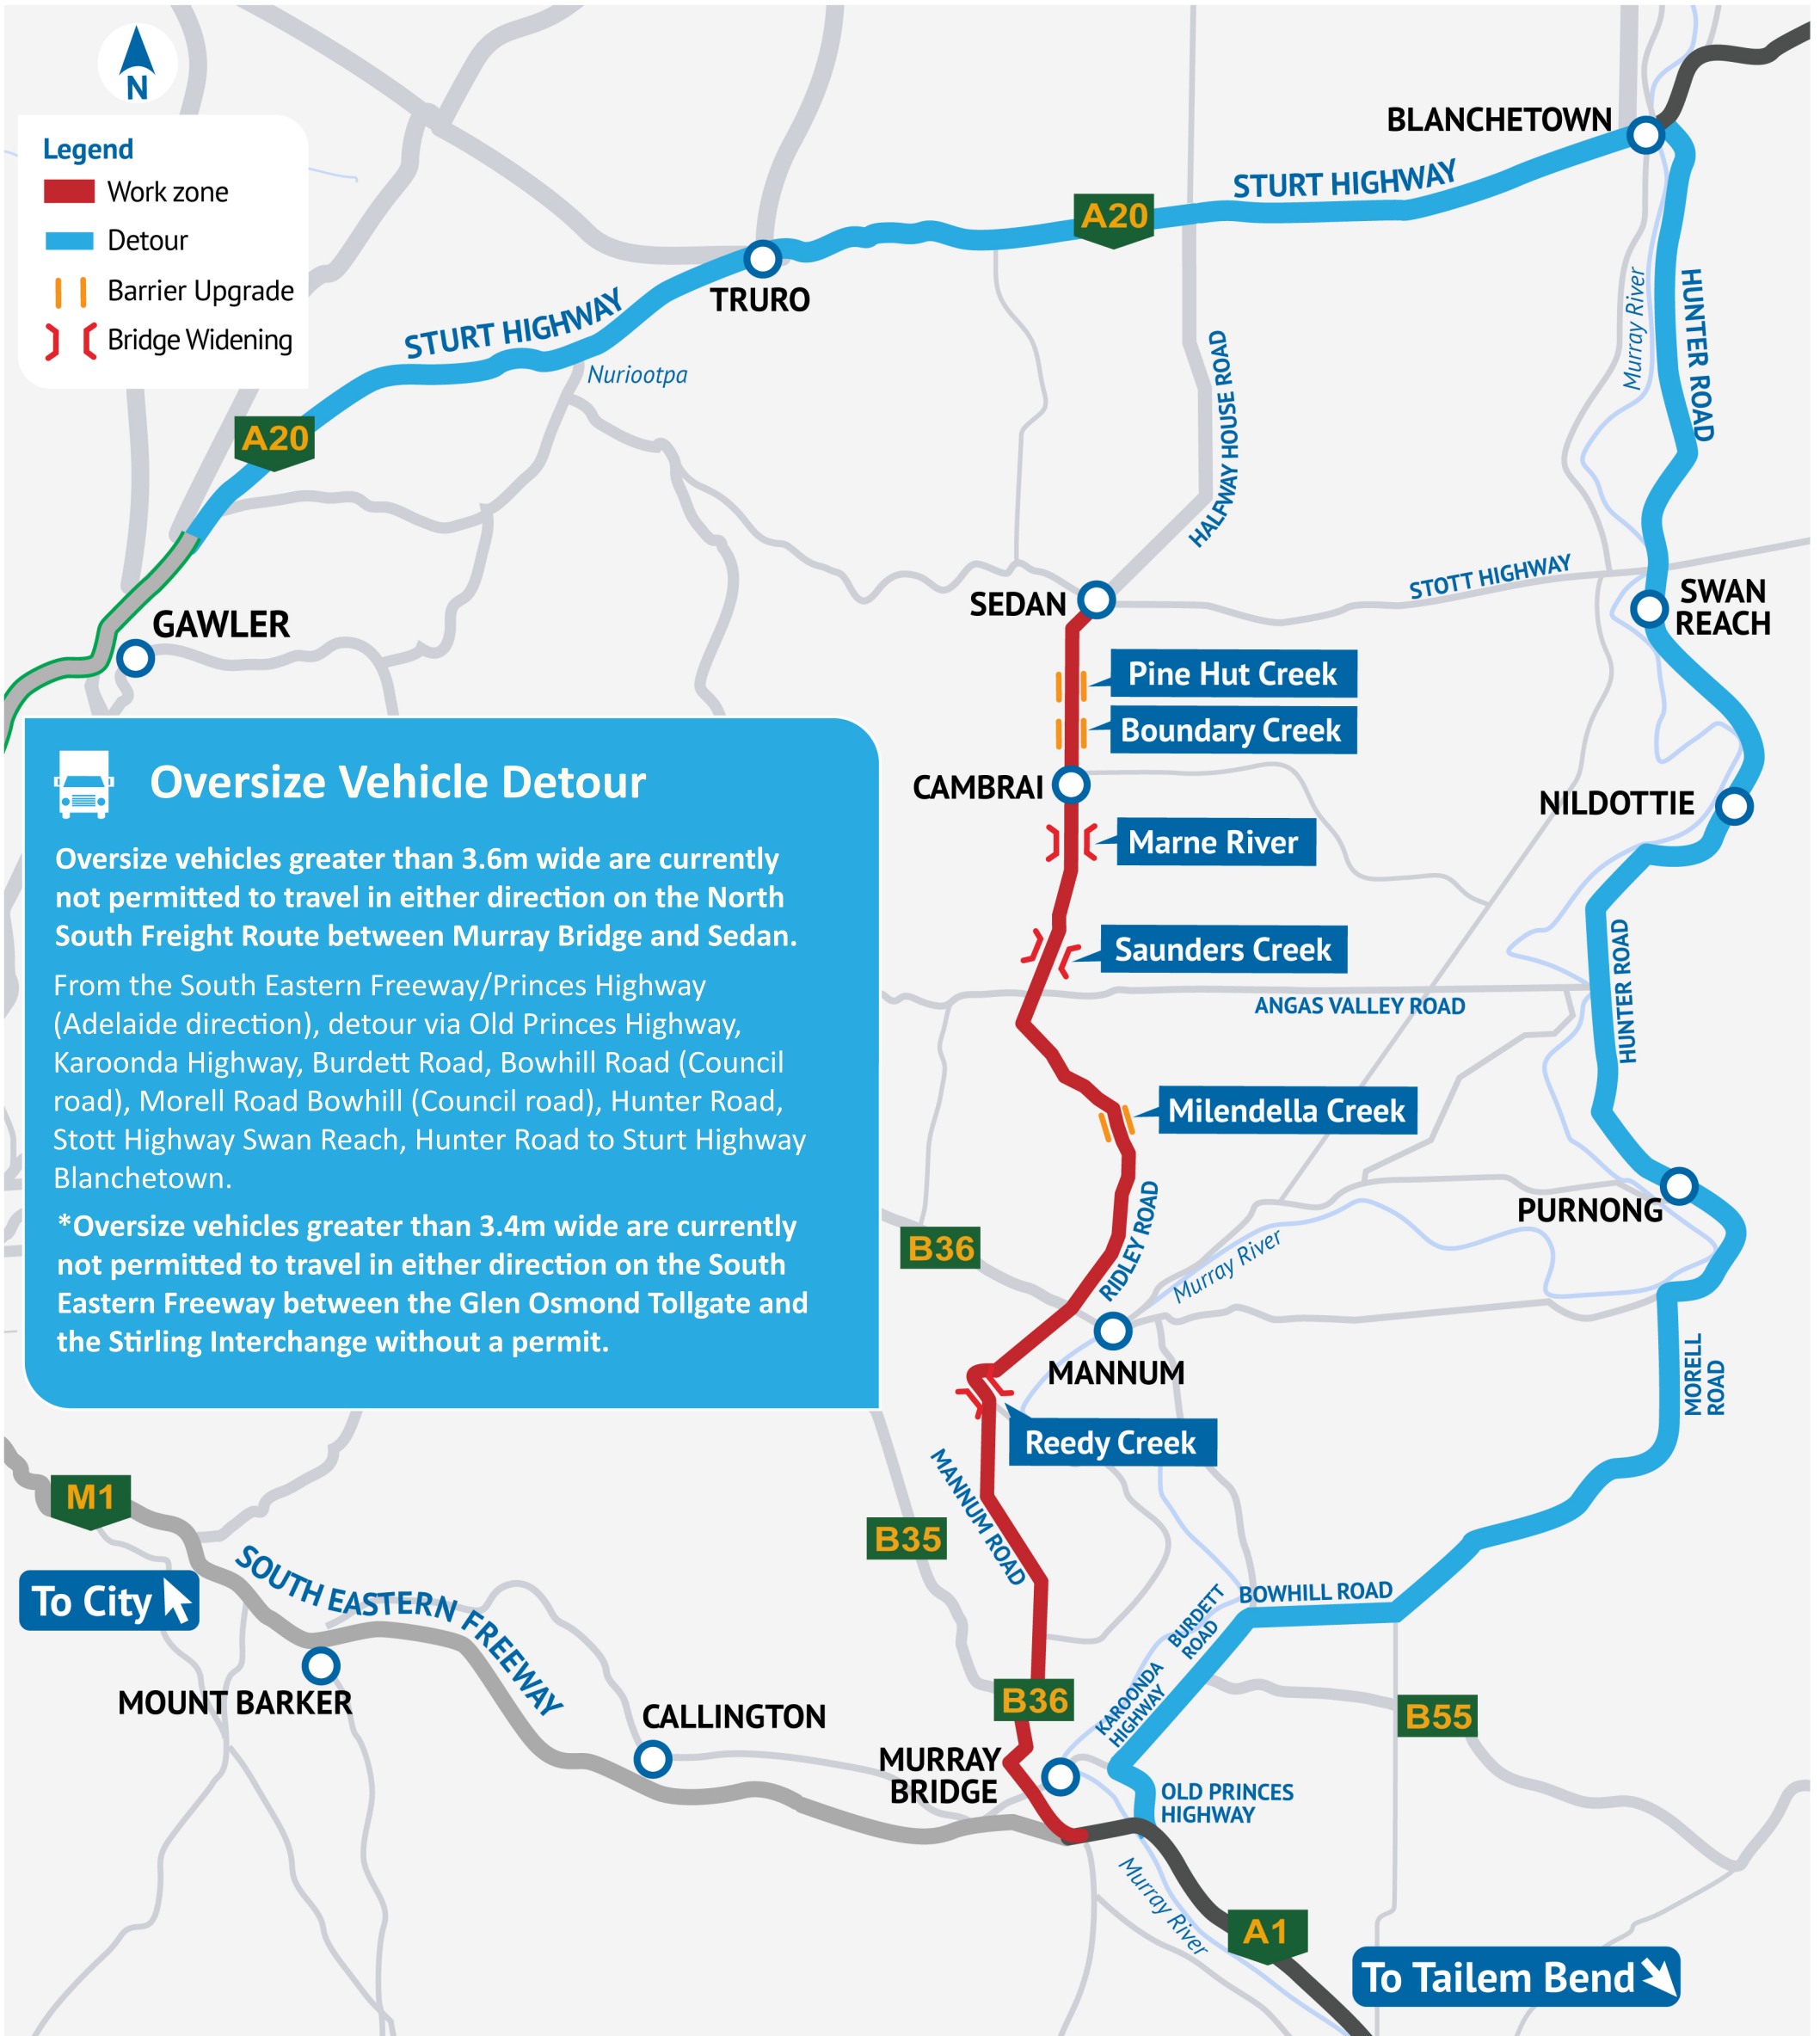

Oversize Vehicle Detour

www.dit.sa.gov.au

1300 794 880

Follow us on:

Australian Government

BUILDING OUR FUTURE

Government of South Australia

BUILDING WHAT MATTERS