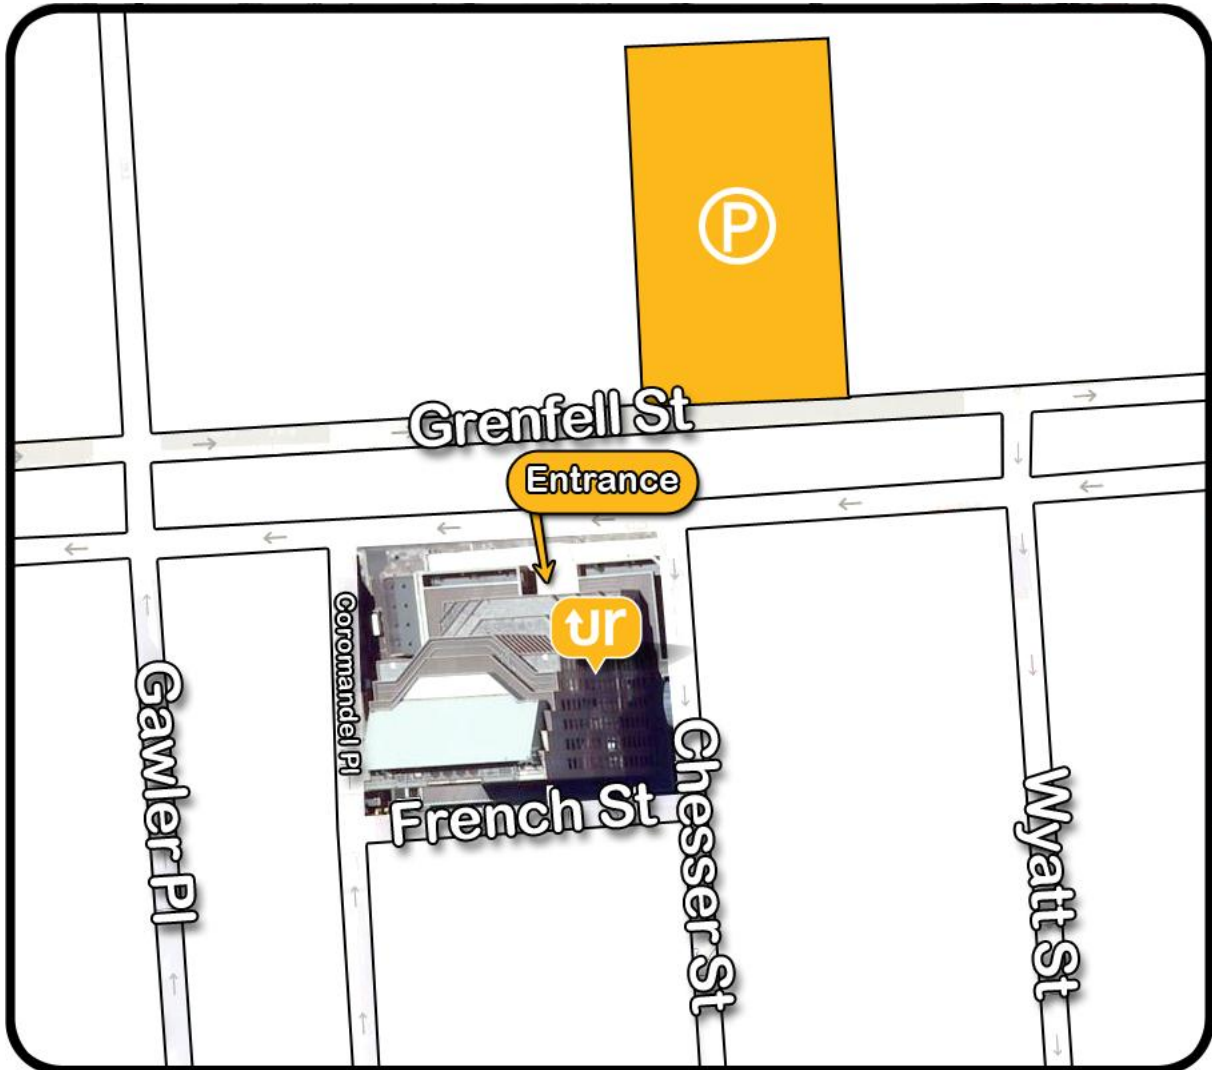

VENUE:

**D.T.E.I
City Office**

ADDRESS: 77 Grenfell Street,
Adelaide SA 5000

PARKING: Street

ROOM: ur choice

(Scan to visit
website)

http://www.dpti.sa.gov.au/communityprograms/programs/ur_choice