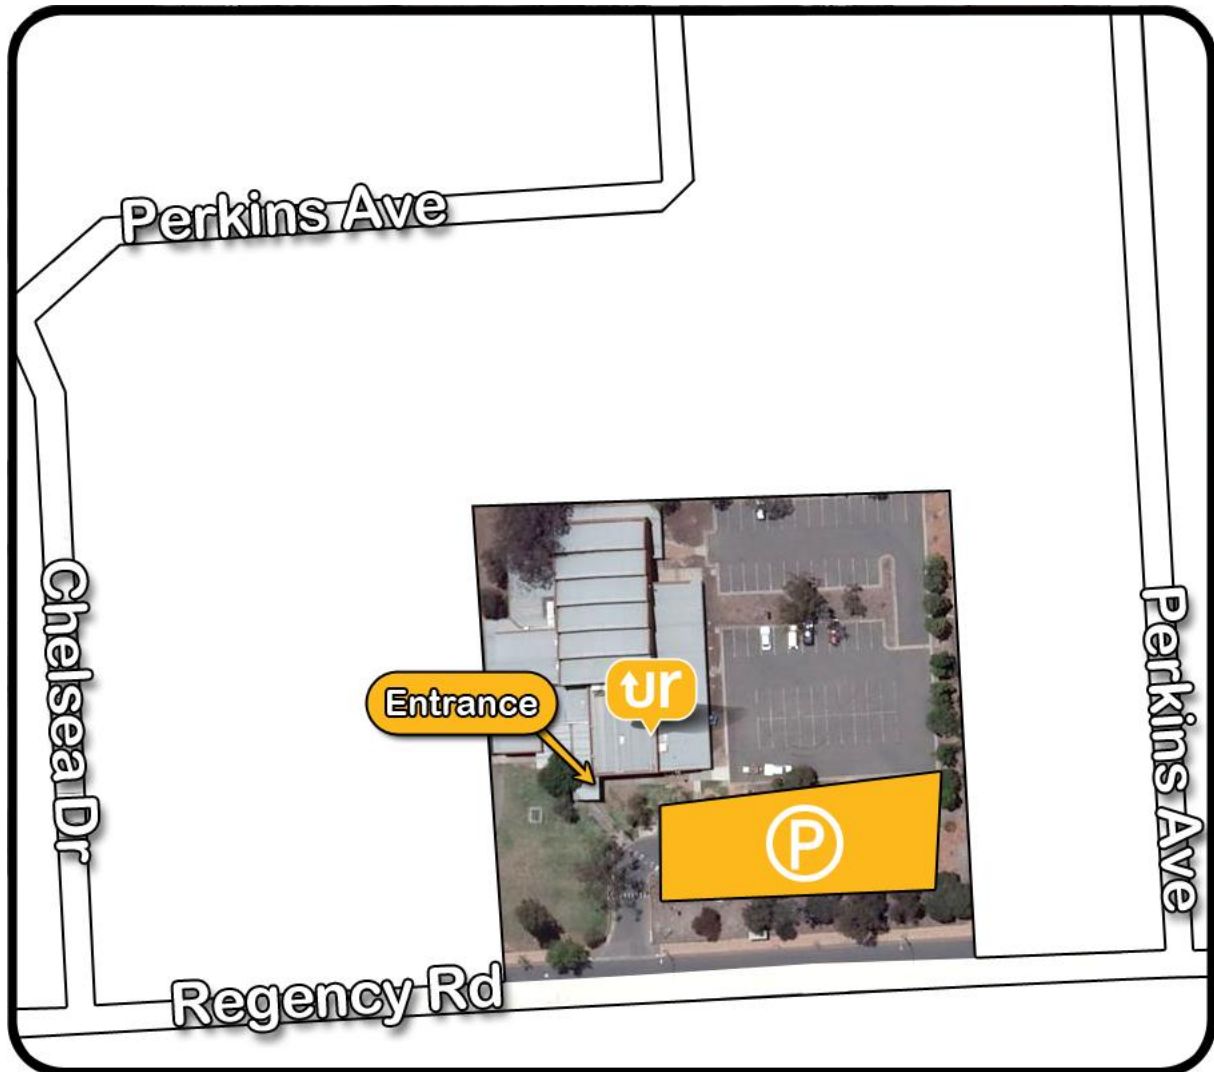

VENUE:

**Enfield
Community Centre**

ADDRESS: 540 Regency Road,
Enfield SA 5085

PARKING: Onsite or Street

ROOM: ur choice

(Scan to visit
website)

http://www.dpti.sa.gov.au/communityprograms/programs/ur_choice